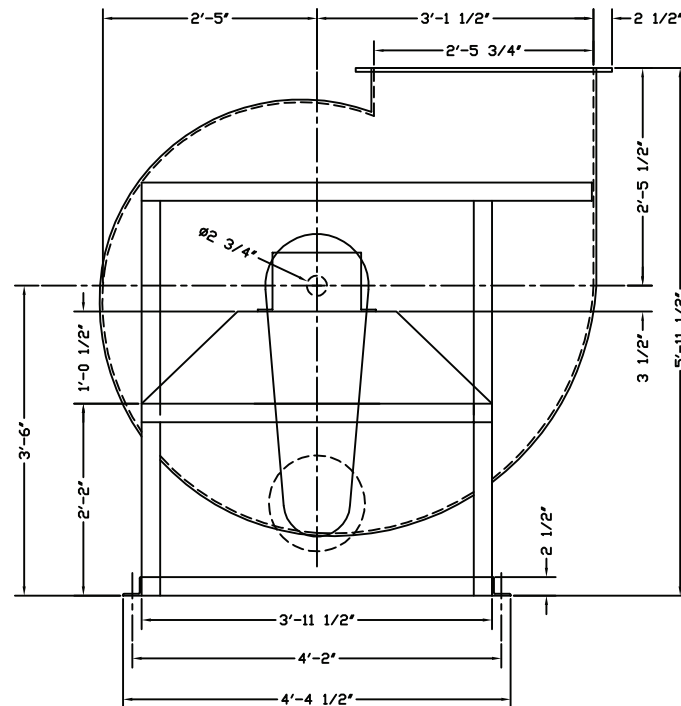

**IPFLIMITED**  
INDUSTRIAL PLASTICS FABRICATORS LTD.

Model 4200

DISCHARGE FLANGE DETAILS