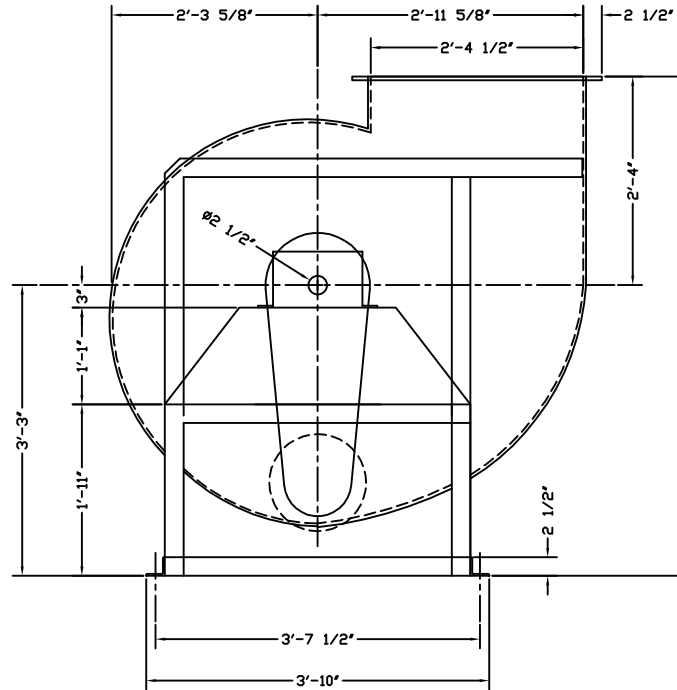

**IPFLIMITED**  
INDUSTRIAL PLASTICS FABRICATORS LTD.

Model 4000

DISCHARGE FLANGE DETAILS