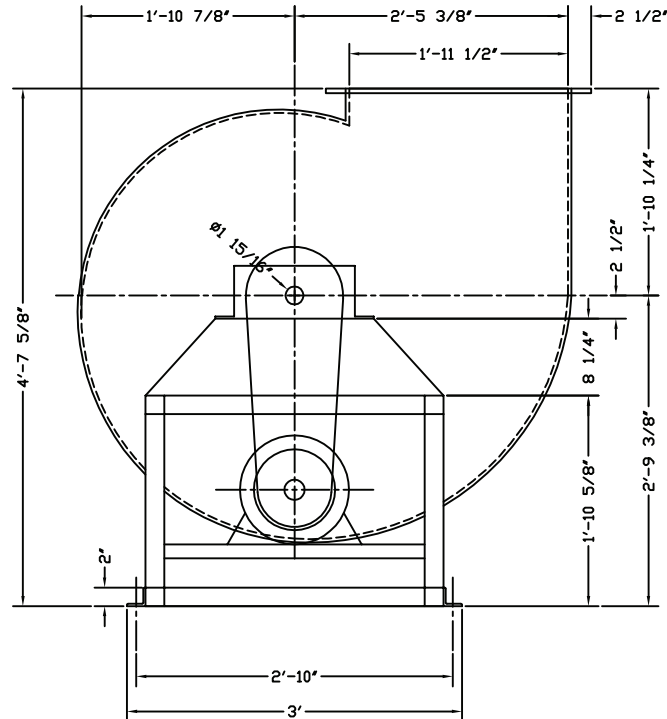

IPFLIMITED
INDUSTRIAL PLASTICS FABRICATORS LTD.

Model 3300

DISCHARGE FLANGE DETAILS