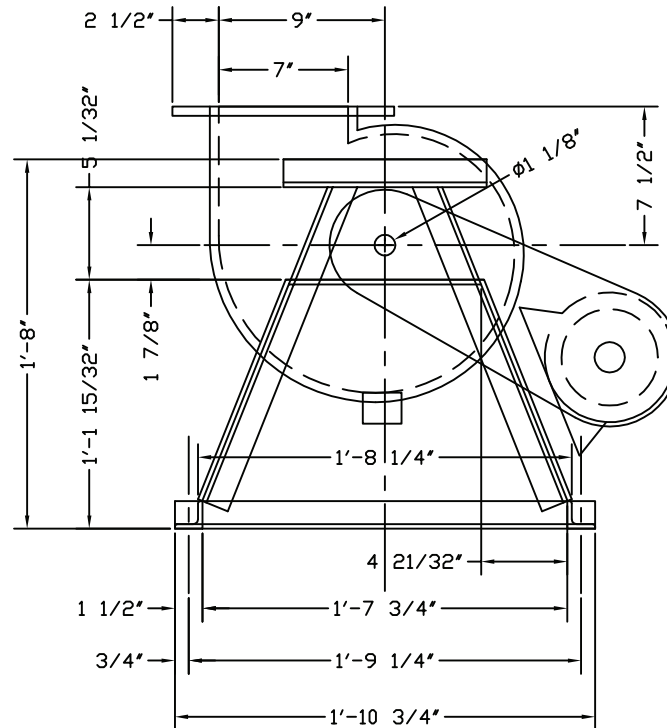

**IPFLIMITED**  
INDUSTRIAL PLASTICS FABRICATORS LTD.

Model 1000

DISCHARGE FLANGE DETAILS